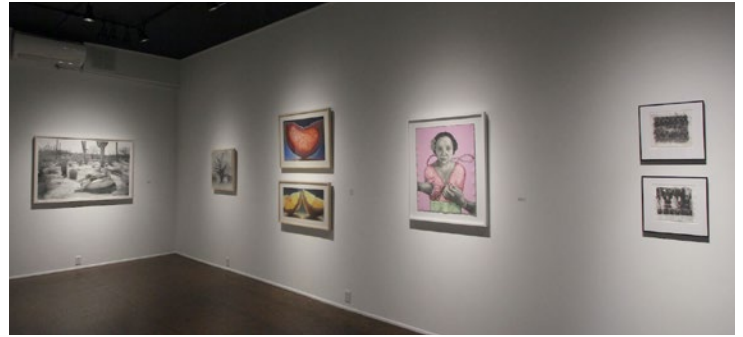

NEW BUSINESS ACTIVITY ON WOODBURN

The businesses in East Walnut Hills are cautiously reopening or expanding services.

Manifest Gallery opened its doors to the public, with a new exhibit on May 29, after doing a great job providing a virtual tour of exhibitions via social media while it was closed to the public.

Originalitees, a locally owned and operated clothing line that specializes in state, city and neighborhood pride apparel, was scheduled to open on Woodburn Ave. in mid-March. Currently, it is doing a robust online business, including selling reusable, washable face masks.

Please continue to support the [independent businesses](#) in our community!

ANNUAL MEETING SCHEDULED

The Assembly's Annual Meeting, when dues-paying members will vote to fill 6 Trustee slots, will take place electronically over Zoom on Wed July 1 at 7pm. The Annual Meeting will be followed immediately by the monthly Assembly meeting. Details [here](#). We hope to have police representatives present at the monthly meeting to present the crime stats and take questions about community safety.

Much of the charm of EWH plays out in those planned and chance encounters of neighbors which occur on the sidewalks and in the shops and restaurants in our neighborhood. Community information is regularly exchanged in those encounters. Now, because of the pandemic, these valued exchanges are rare.

Stay connected to EWH and find timely updates about what is going on in EWH and beyond by following us on [Facebook](#) and [Instagram](#), and by logging onto the [EWH web site](#).

Community members have been using the [Contact link](#) on the web site to pass on information about crime hot spots; to volunteer; and to ask "what about," "when is this happening" and "why is the Board doing that?" We attempt to respond to emails within 48 hours.

Please don't forget to become a voting member of the EWH Assembly by [signing up and paying your dues online](#).